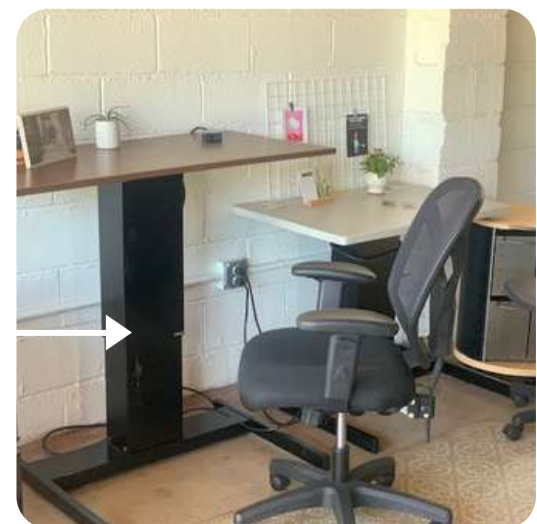

(1) 6' White Table on Casters \$250

(1) ERG Newport 5' Bench \$375

Set Steelcase Chairs \$250

(6) Mayline Cafe Chairs \$50 each

(1) Bar Height Table 6' x 24" \$250

(30) Herman Miller Capers \$95 Each

Ready to To Go!!

Office Chairs, Desks, Tables, Standing Desks

(20) Allsteel Mobile Ped. \$95 Each

(1) Steelcase Campfire Table \$250 Each

(2) Mobile Lounge Chairs \$200 Each

(5) Sets of Table Legs can paint any color \$150 Each

(5) Sit to Stand Table Base. \$250 Each

Contact Niki Phone or Text at 913-701-4847

(20) U Desk Set-ups

(1) Printer

(2) Conference Tables

(4) Bar Height Chairs

(2) Bar Height Tables

**(1) Round Table 4
Chairs**